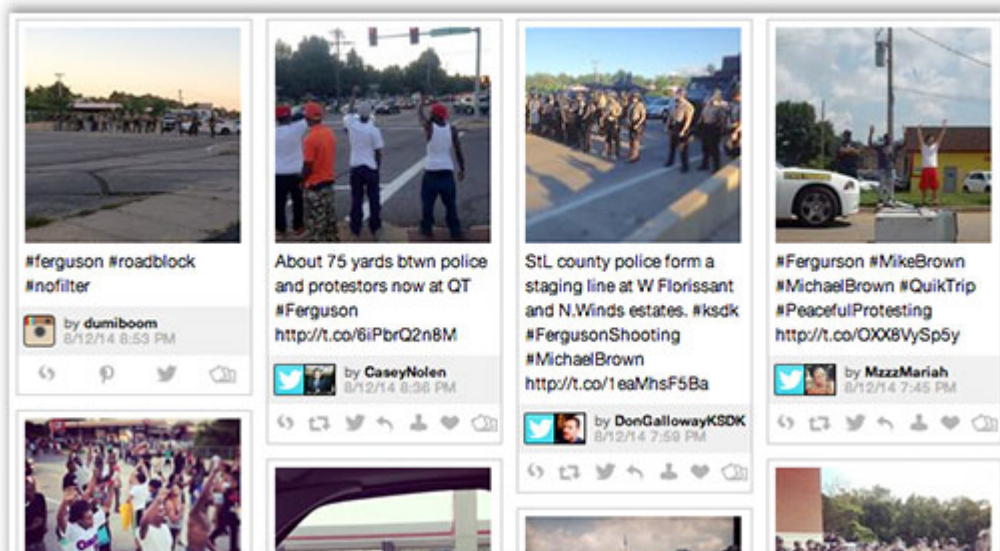

From: Geofeedia [REDACTED]@geofeedia.com>
Sent: Thursday, A 2014 2:57 PM
To: [REDACTED]
Subject: ent from Ferguson, Missouri

Geofeedia customers,

We've added new content to our collection containing social media posts from the scene of protests in Ferguson, Missouri. Click below to view the collection now.

[VIEW THE COLLECTION](#)

Geofeedia - 101 North Wacker Drive Suite 2008, Chicago, IL 60606

You received this email because you are a current user of Geofeedia.

Update your [email preferences](#) to choose the types of emails you receive.